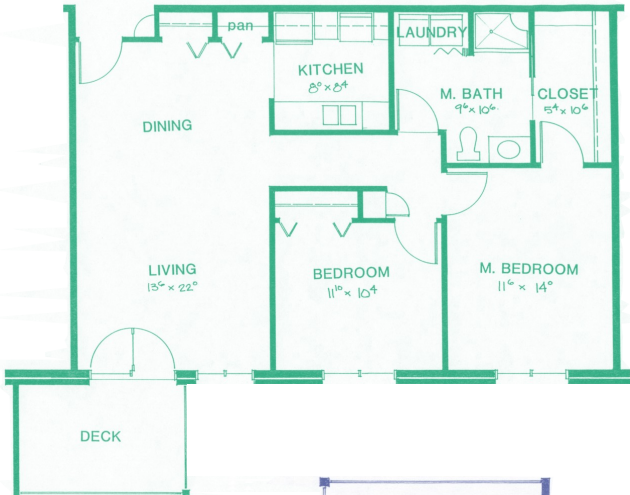

# Suite Floor Plans

**West A Unit**  
1,216 Square Feet

**East A Unit**  
1,216 Square Feet

**West B Unit**  
988 Square Feet

**East B Unit**  
988 Square Feet

**C Unit**  
826 Square Feet

**E Unit**  
1,440 Square Feet