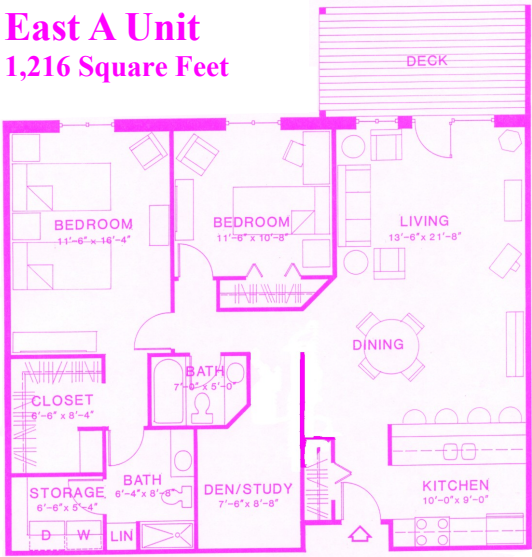

# Suite Floor Plans

**West A Unit**  
1,216 Square Feet

**East A Unit**  
1,216 Square Feet

**West B Unit**  
988 Square Feet

**East B Unit**  
988 Square Feet

**C Unit**  
826 Square Feet

**E Unit**  
1,440 Square Feet