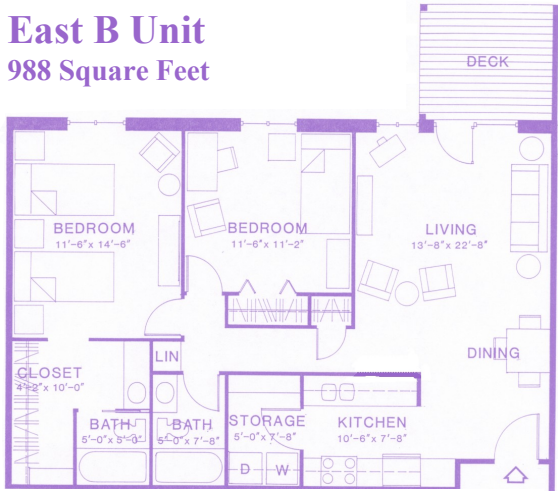

# Suite Floor Plans

**West A Unit**  
1,216 Square Feet

**East A Unit**  
1,216 Square Feet

**West B Unit**  
988 Square Feet

**East B Unit**  
988 Square Feet

**C Unit**  
826 Square Feet

**E Unit**  
1,440 Square Feet