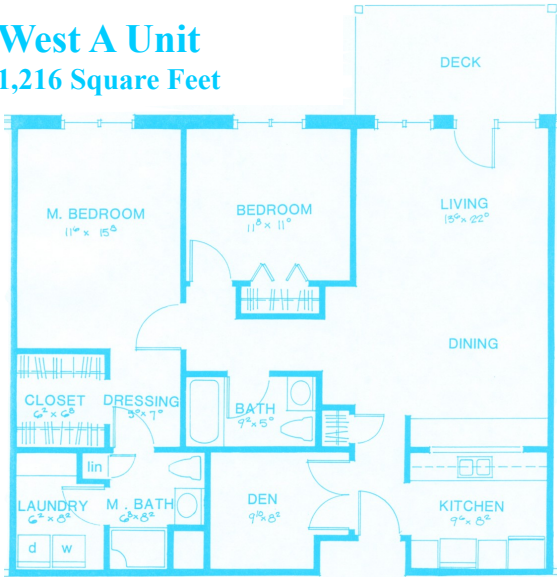

# Suite Floor Plans

**West A Unit**  
1,216 Square Feet

**East A Unit**  
1,216 Square Feet

**West B Unit**  
988 Square Feet

**East B Unit**  
988 Square Feet

**C Unit**  
826 Square Feet

**E Unit**  
1,440 Square Feet