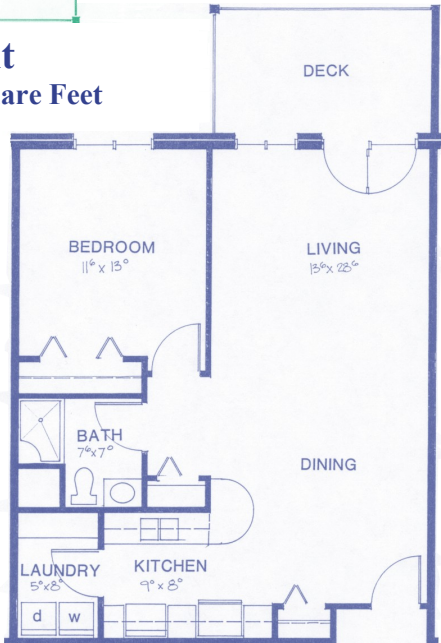

# Suite Floor Plans

**West A Unit**  
1,216 Square Feet

**East A Unit**  
1,216 Square Feet

**West B Unit**  
988 Square Feet

**East B Unit**  
988 Square Feet

**C Unit**  
826 Square Feet

**E Unit**  
1,440 Square Feet